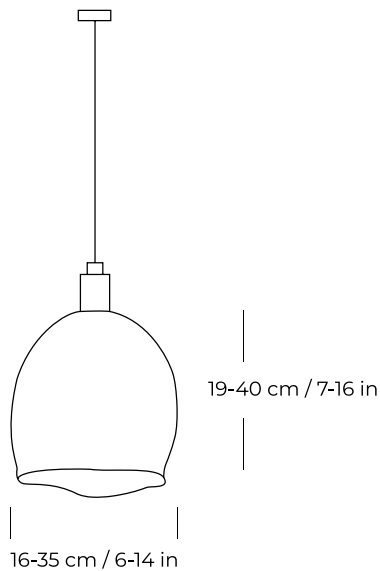

All items are handmade by the best craftsmen. We implement the boldest non-standard projects, which result in a one-of-a-kind product. We eliminated mechanical processes in production as much as possible, thanks to manual work there are never two exact pieces. Each work made is a unique work of art.